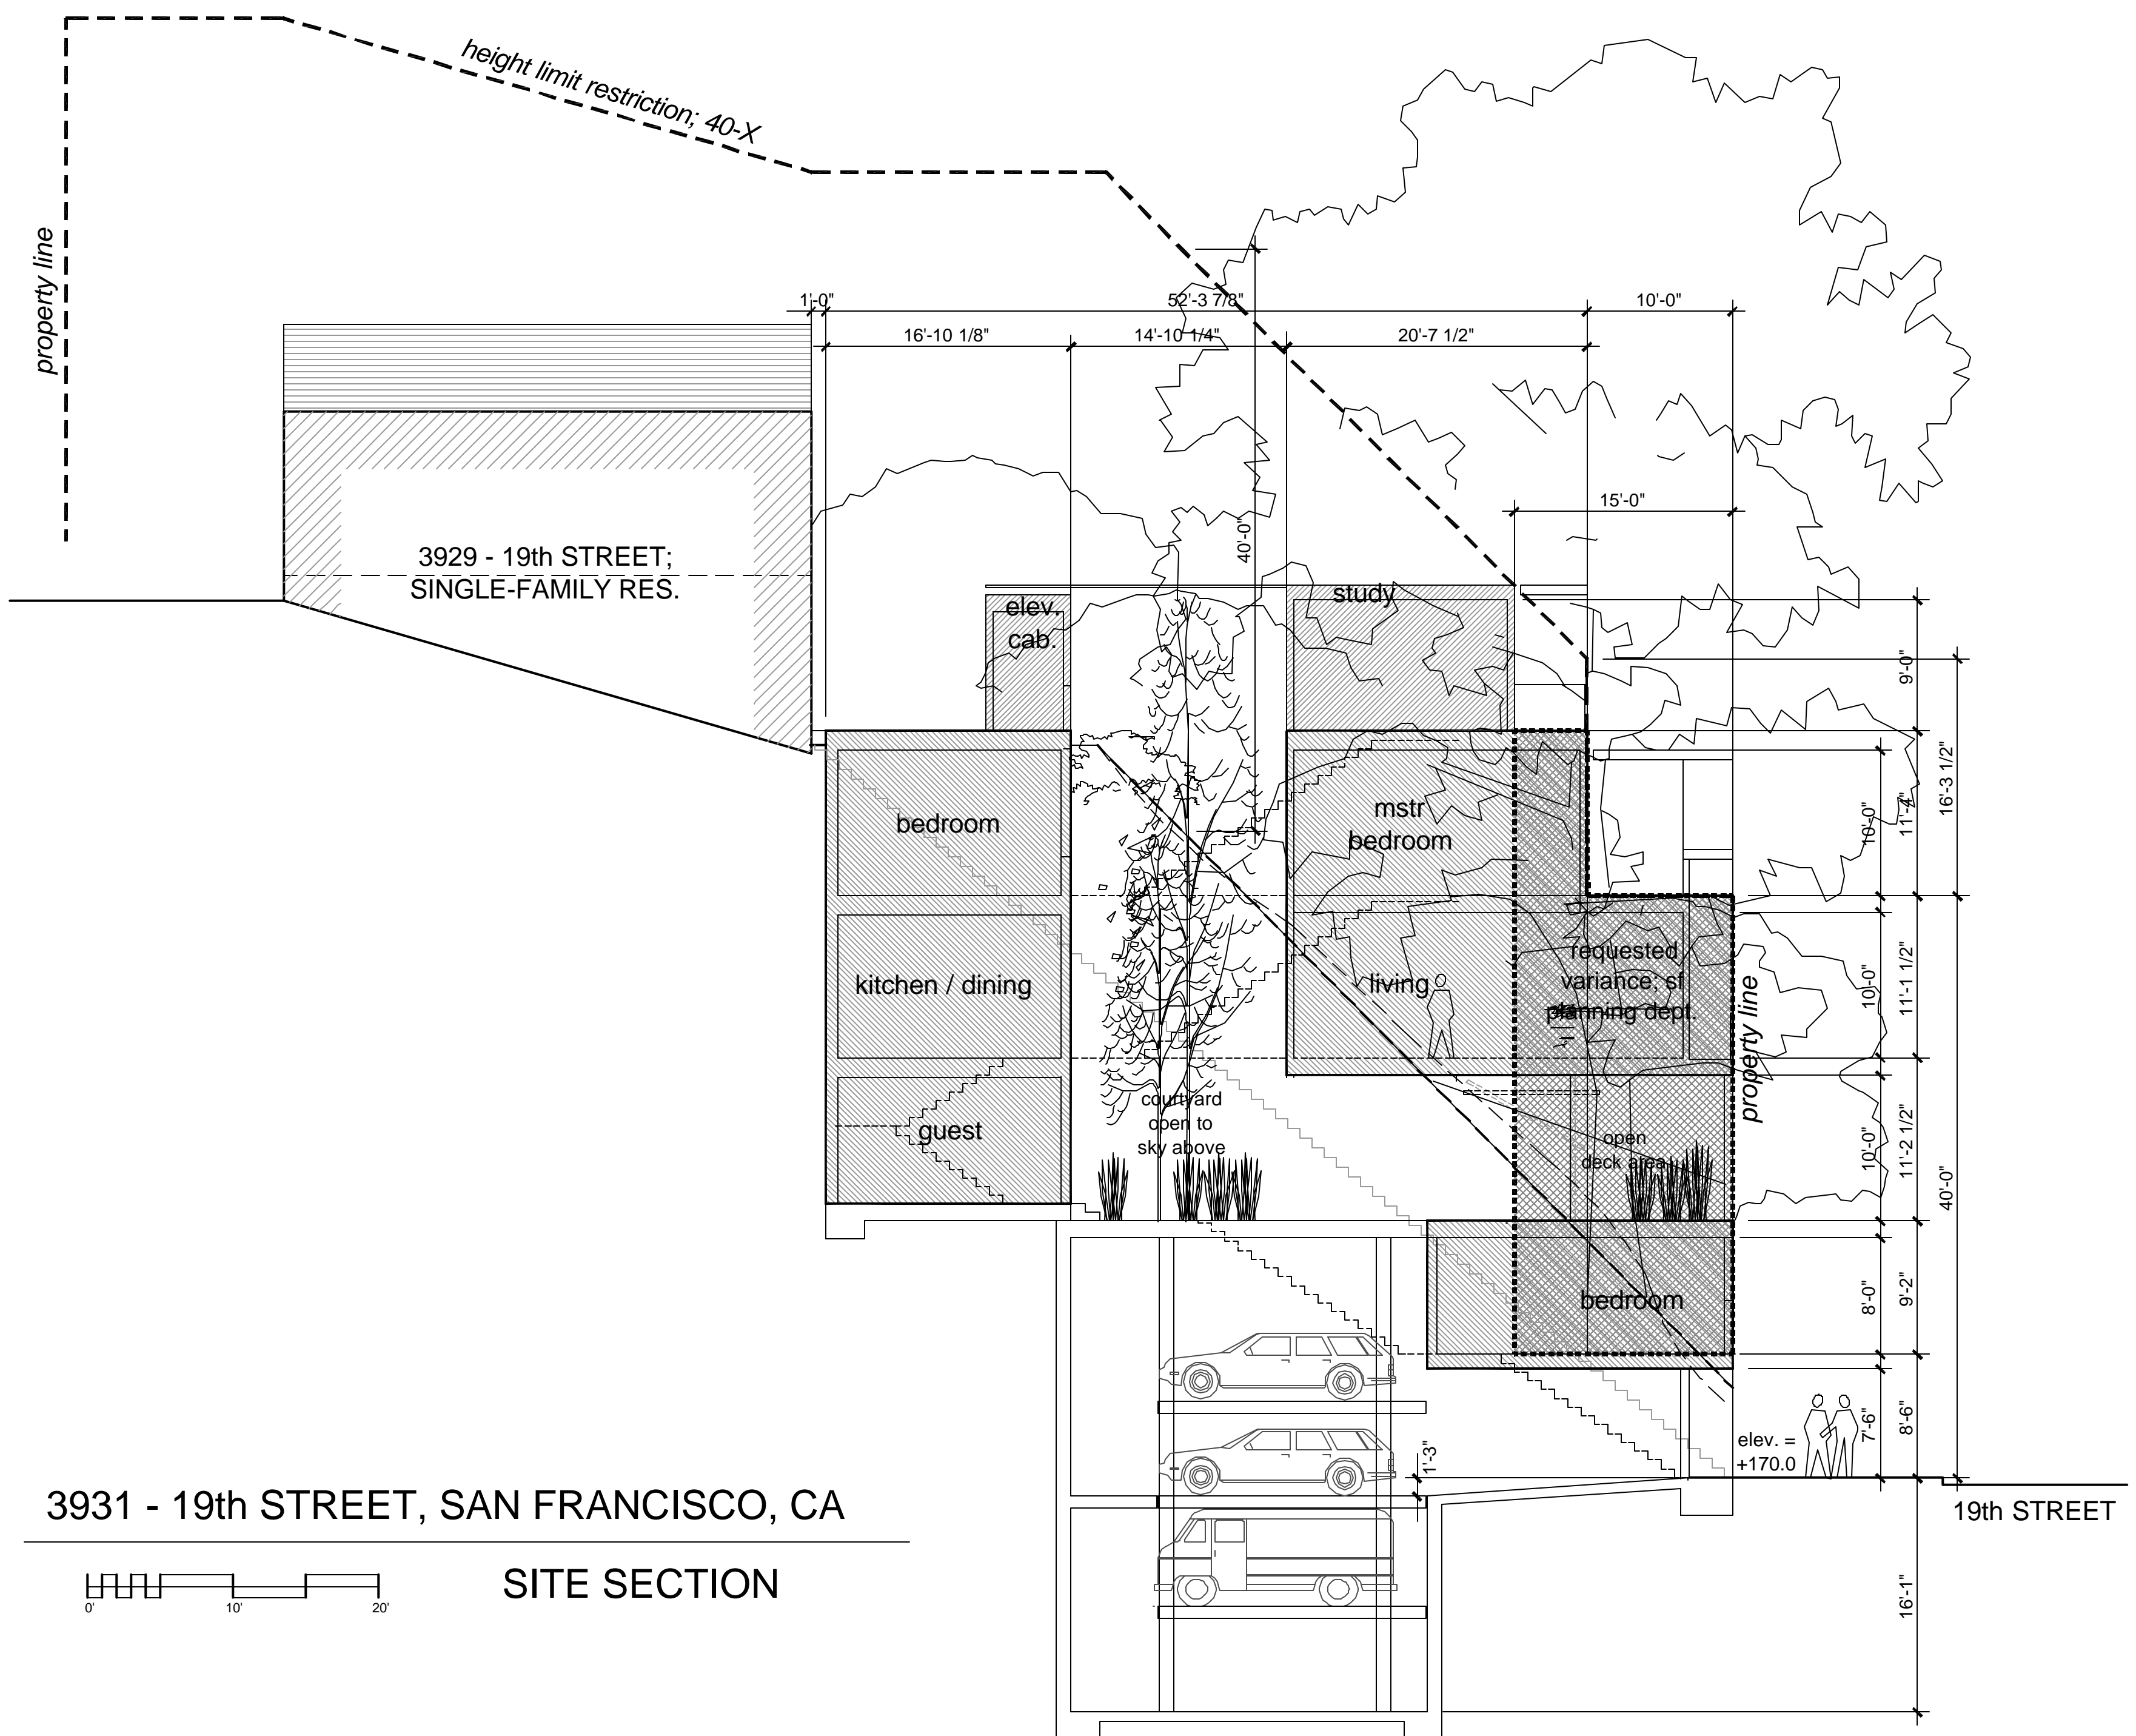

3929 - 19th STREET,
SAN FRANCISCO, CA

0' 10' 20' SITE PLAN

3931 - 19th STREET, SAN FRANCISCO, CA

0' 10' 20' SITE SECTION

△ REVISIONS:

Residential Proposal at
3931 - 19th Street
San Francisco, CA

55 gilbert street
san francisco
california
94103
tel: 415 503 0212
fax: 415 503 0312

studio
12
architecture

JOB #: 2005-05
SCALE: AS NOTED
DATE: 12 Dec 2005
DRAWN BY: JB